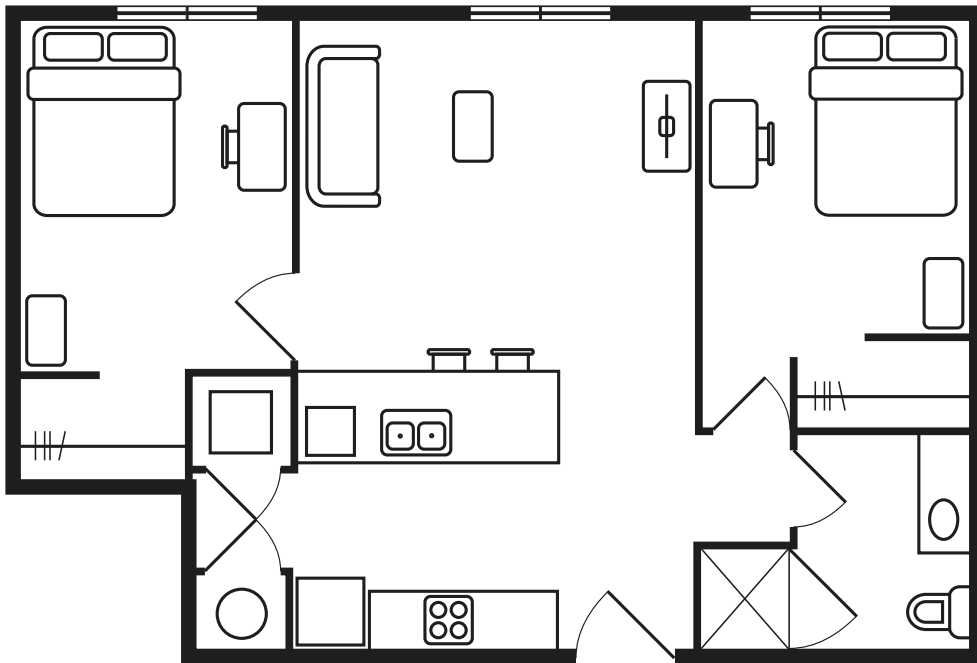

2 bedroom | 1 bath
600 sq feet
floorplan

2 bedroom | 1 bath
650 sq feet
floorplan

2 bedroom | 1 bath
690 sq feet
floorplan

2 bedroom | 1 bath
690 sq feet
floorplan

**2 bedroom | 1 bath
with den**
900 sq ft
floorplan